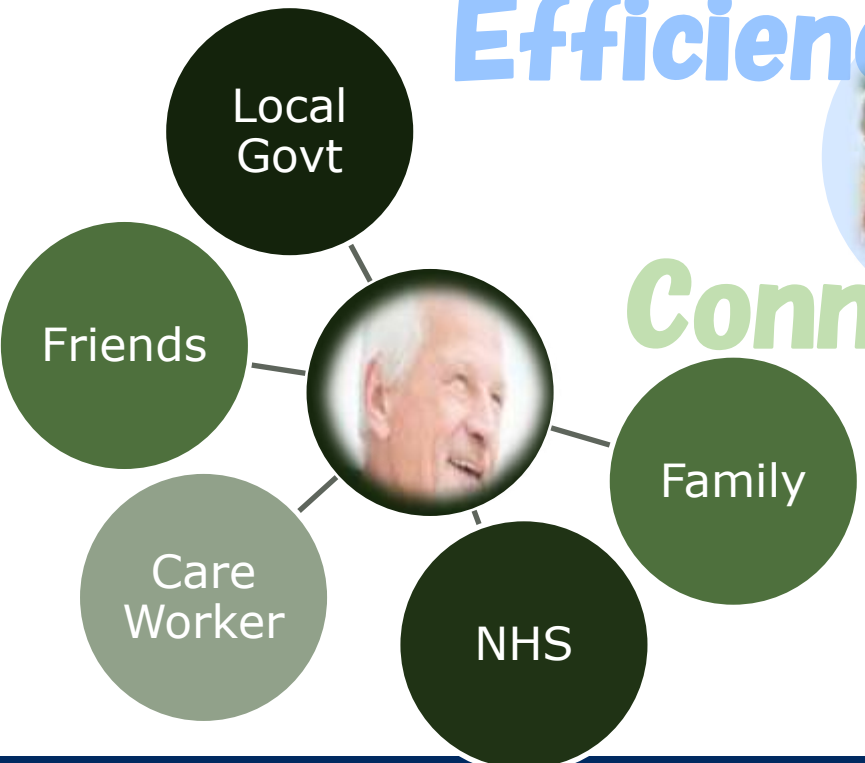

Smart Approach for Aging in Cities

Japan Local Government Centre Seminar

16th March 2016

NEC Europe

Who we are?

How technology can help aging society?

Why technology can help aging society?

Silos approach

Holistic approach

Records

- NHS
- Social Care
- Housing
- Personal Health Record

Efficiency **Data**

Connectivity

Telehealth

- Blood-pressure cuff
- Glucose meter

Telecare

- Medication tracking
- Sensor networks

Home

- Lights
- Doors / Windows
- Motion / Activity
- Bed
- Kitchen
- Bathroom

Working together with Cities

NEC | Orchestrating a brighter world | United Kingdom | Country & Region | Site Map | Contact Us | Global Site | Partners Login